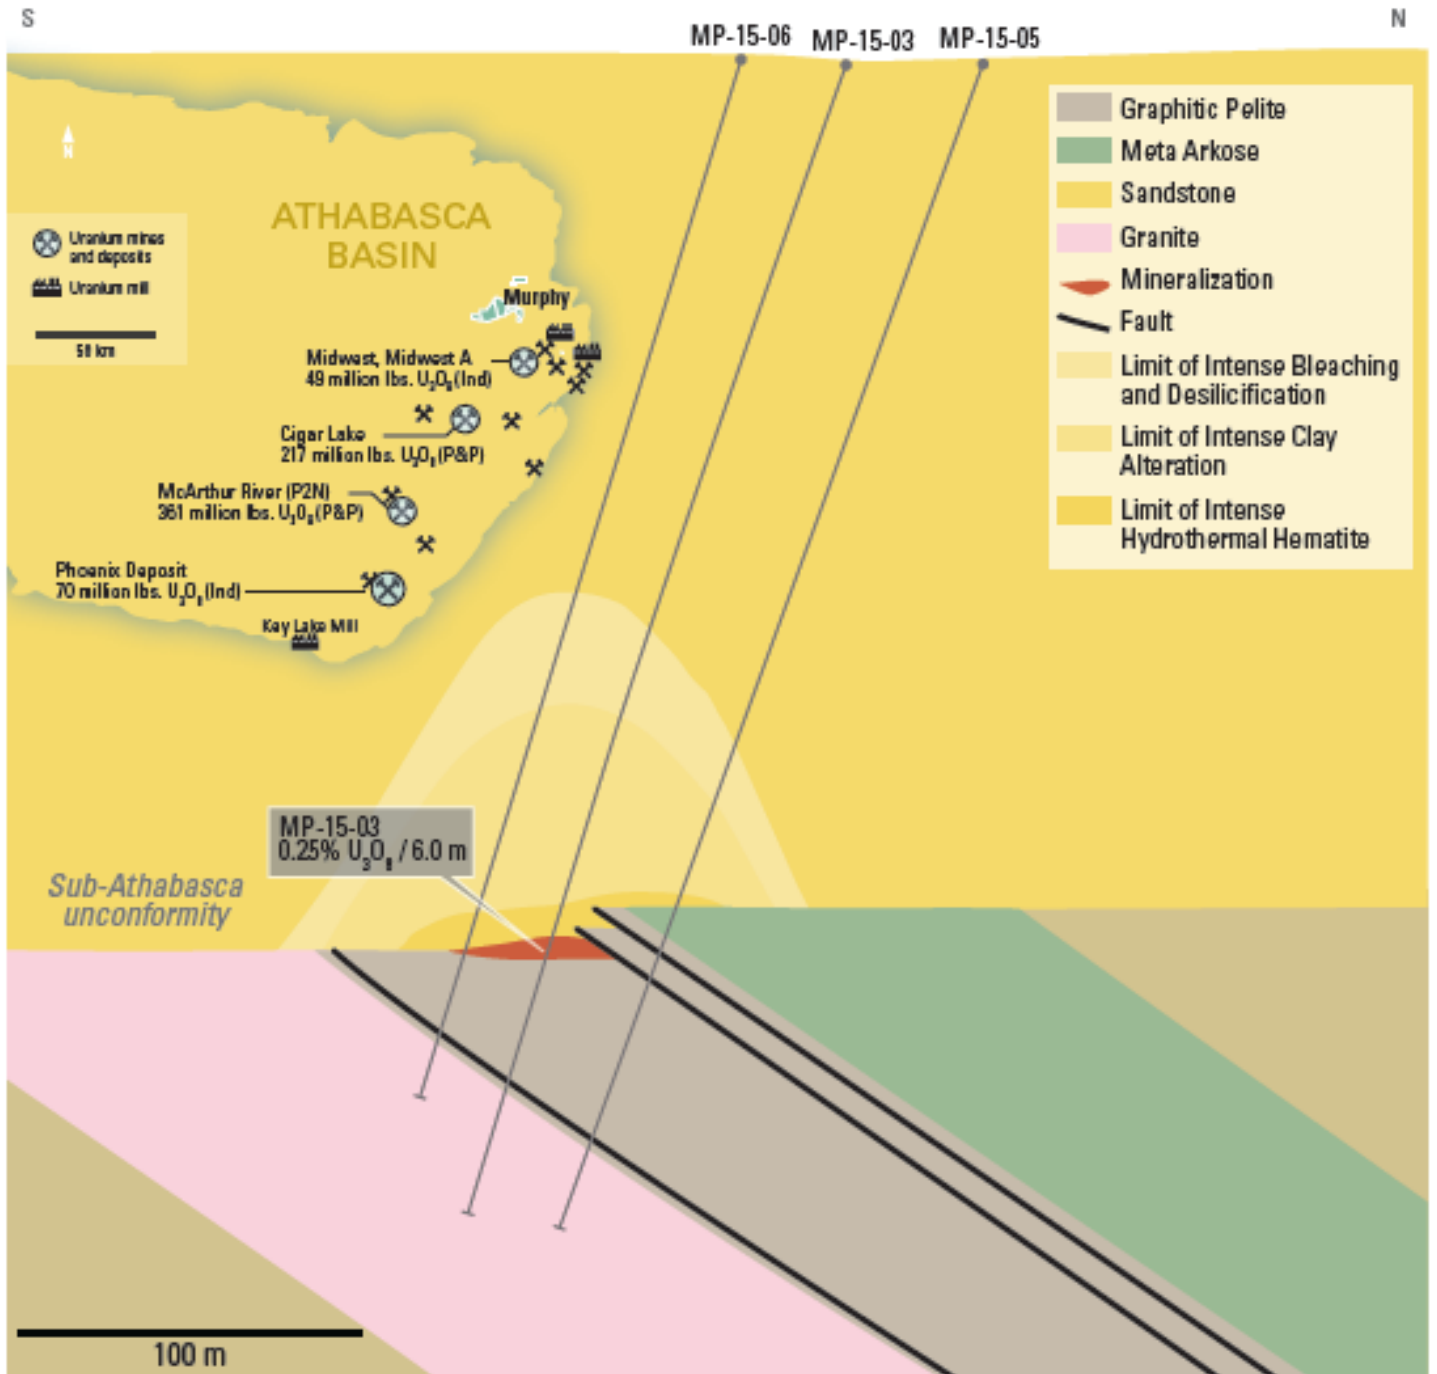

Gryphon Zone High Grade Uranium Discovery at Wheeler River

Gryphon Zone Upper Lens Inclined Longitudinal Section (Oriented 015/45E) Oct 22, 2015

Figure 1

This figure to accompany news release dated Oct 22, 2015.

Murphy Lake Cross Section

Figure 2

This figure to accompany news release dated Oct 22, 2015.