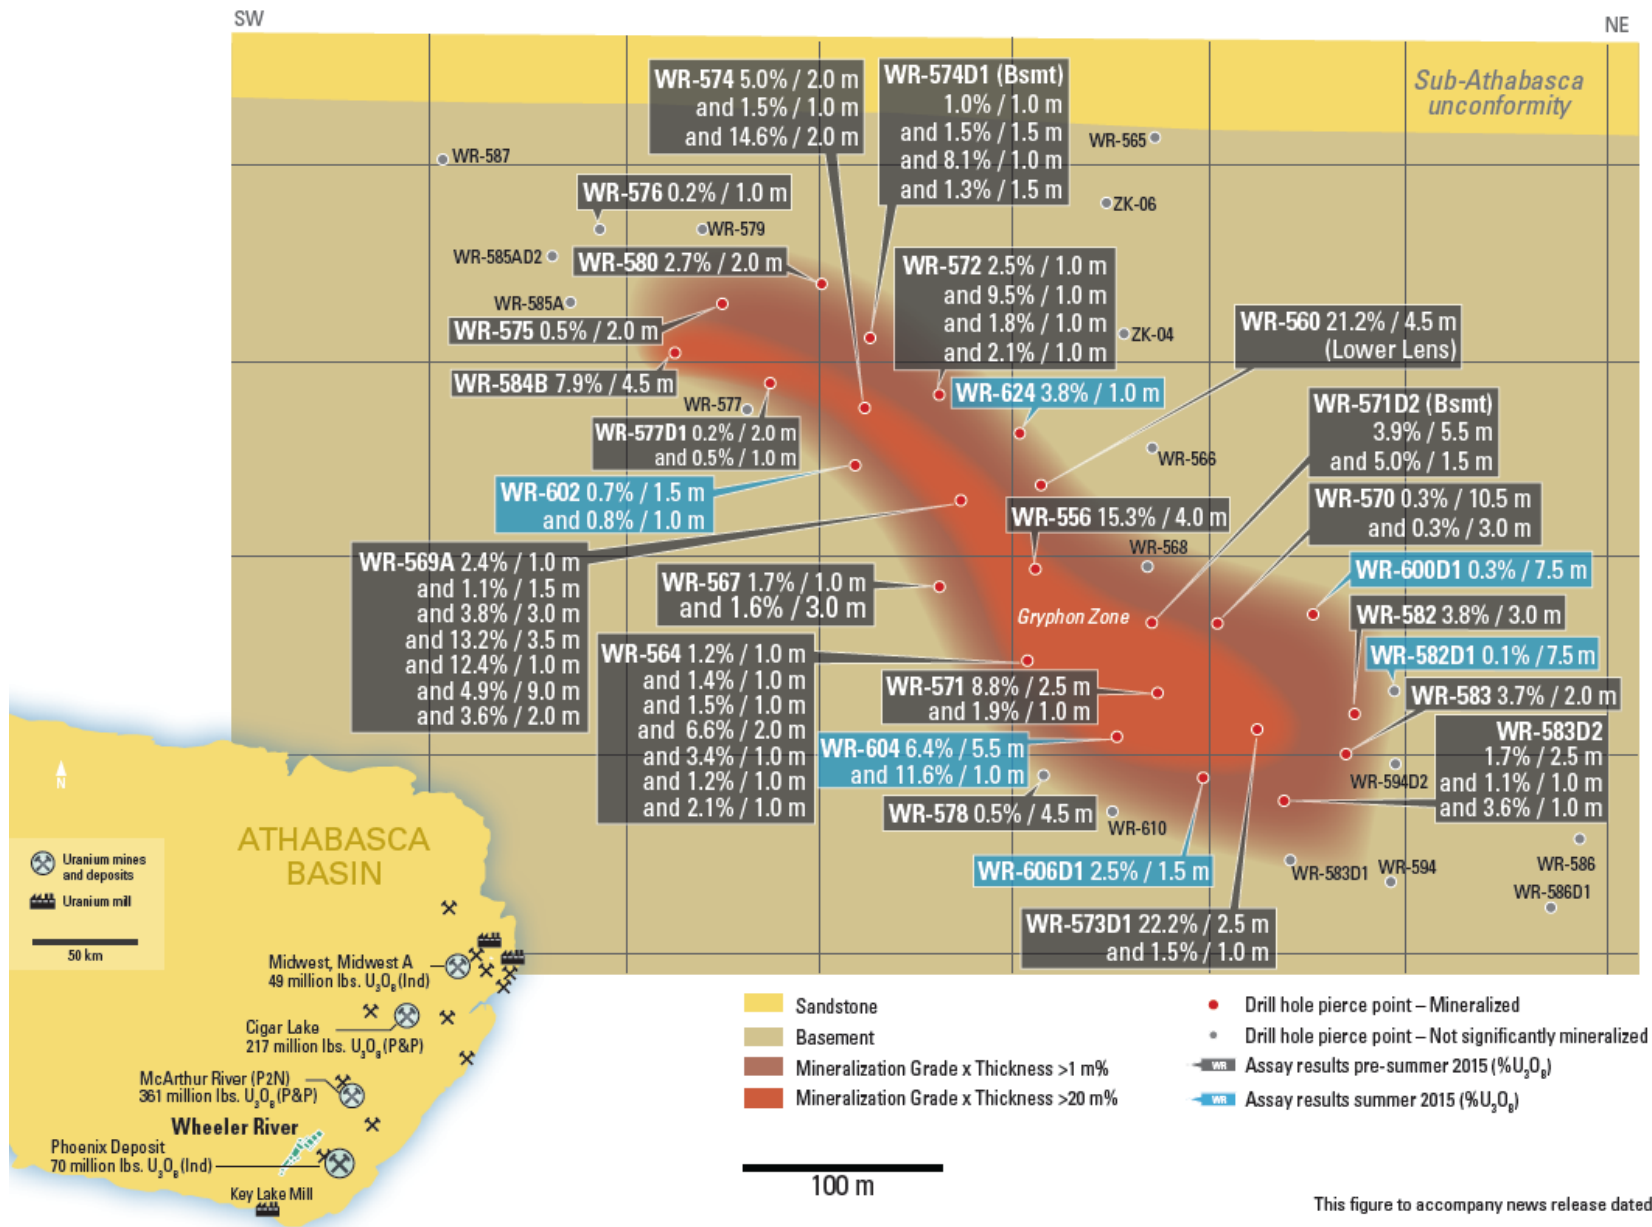

Gryphon Zone High Grade Uranium Discovery at Wheeler River

Gryphon Zone Upper Lens Inclined Longitudinal Section (Oriented 015/45E) Oct 22, 2015

Figure 1

This figure to accompany news release dated Oct 22, 2015.

Murphy Lake Cross Section

Figure 2

This figure to accompany news release dated Oct 22, 2015.