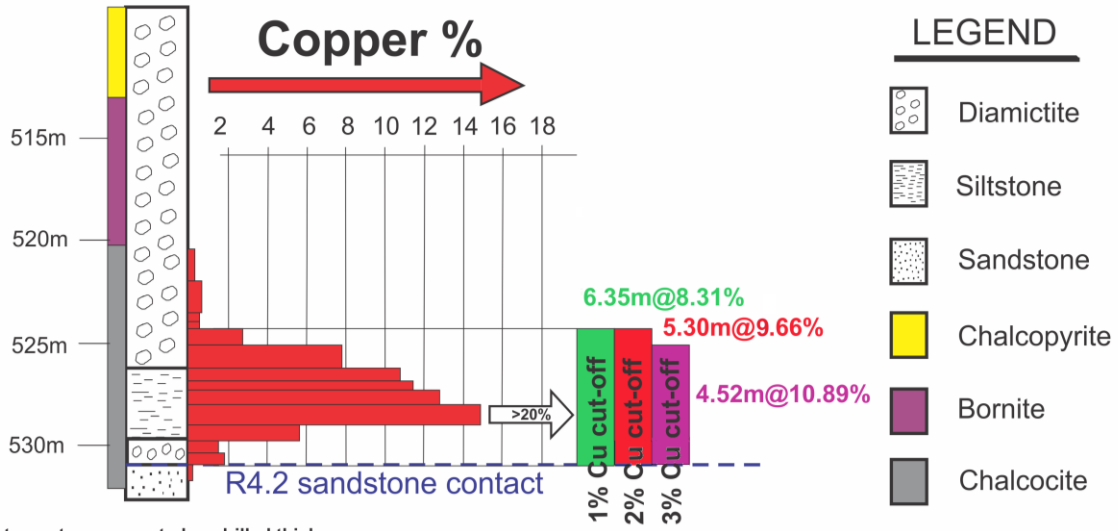

## DKMC\_DD1021 - Mineralization Profile

## DKMC\_DD1070 - Mineralization Profile

# DKMC\_DD1032 - Mineralization Profile

Intercepts are reported as drilled thickness