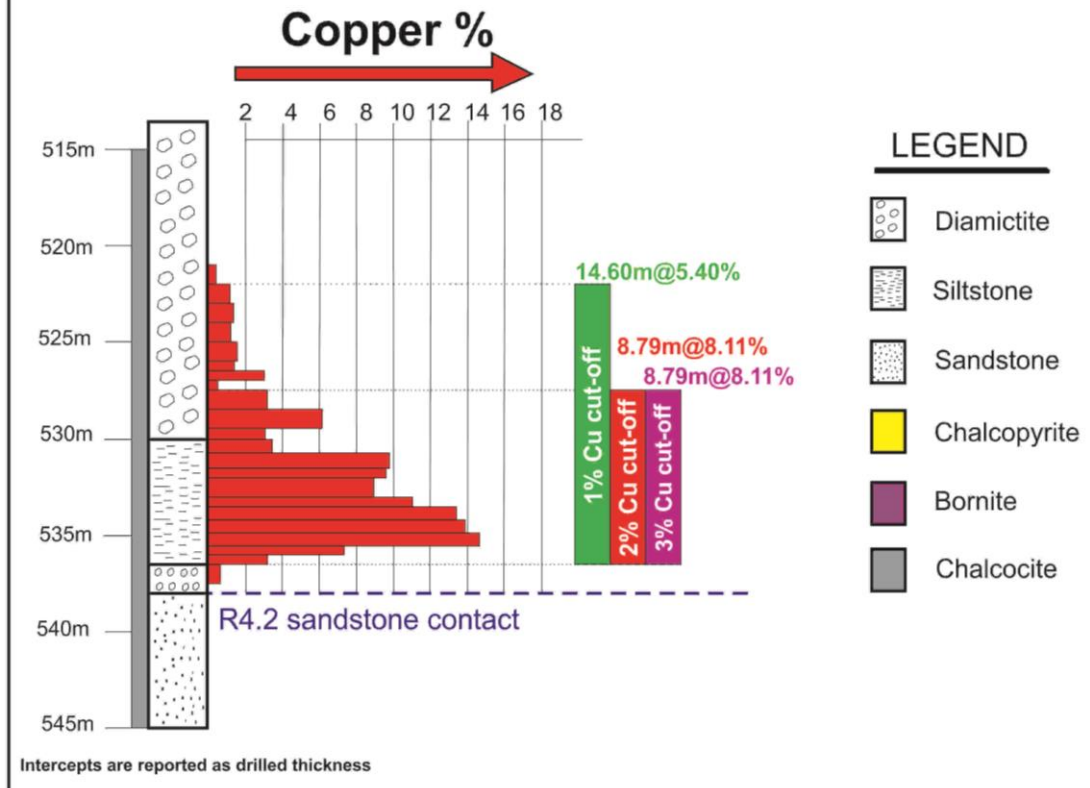

## DKMC\_DD1021 - Mineralization Profile

## DKMC\_DD1070 - Mineralization Profile

# DKMC\_DD1032 - Mineralization Profile

Intercepts are reported as drilled thickness