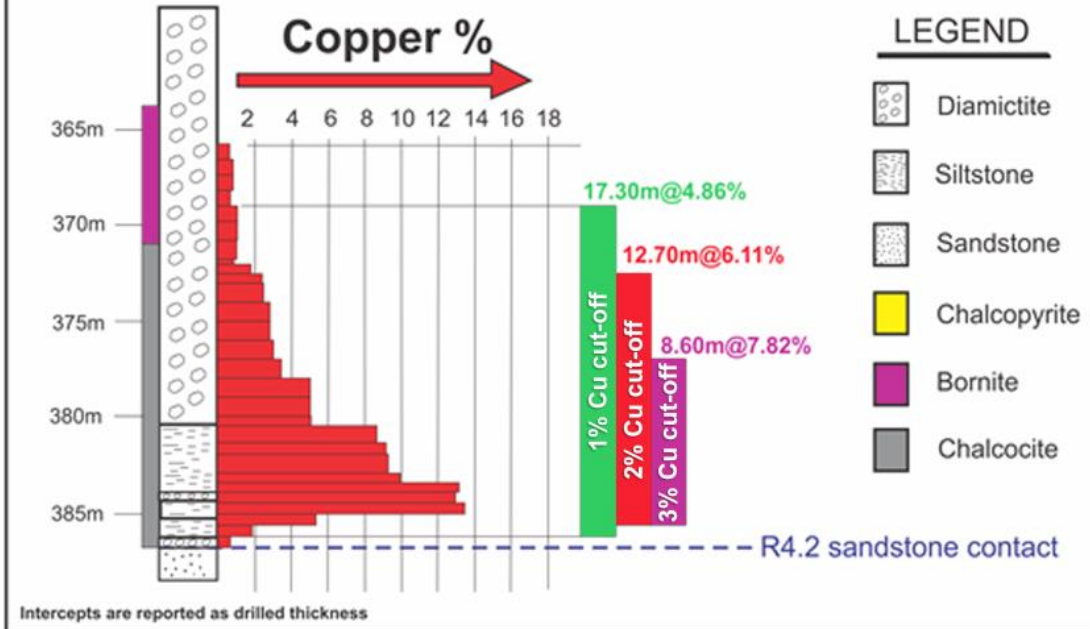

## DKMC\_DD1021 - Mineralization Profile

## DKMC\_DD1070 - Mineralization Profile

# DKMC\_DD1032 - Mineralization Profile

Intercepts are reported as drilled thickness