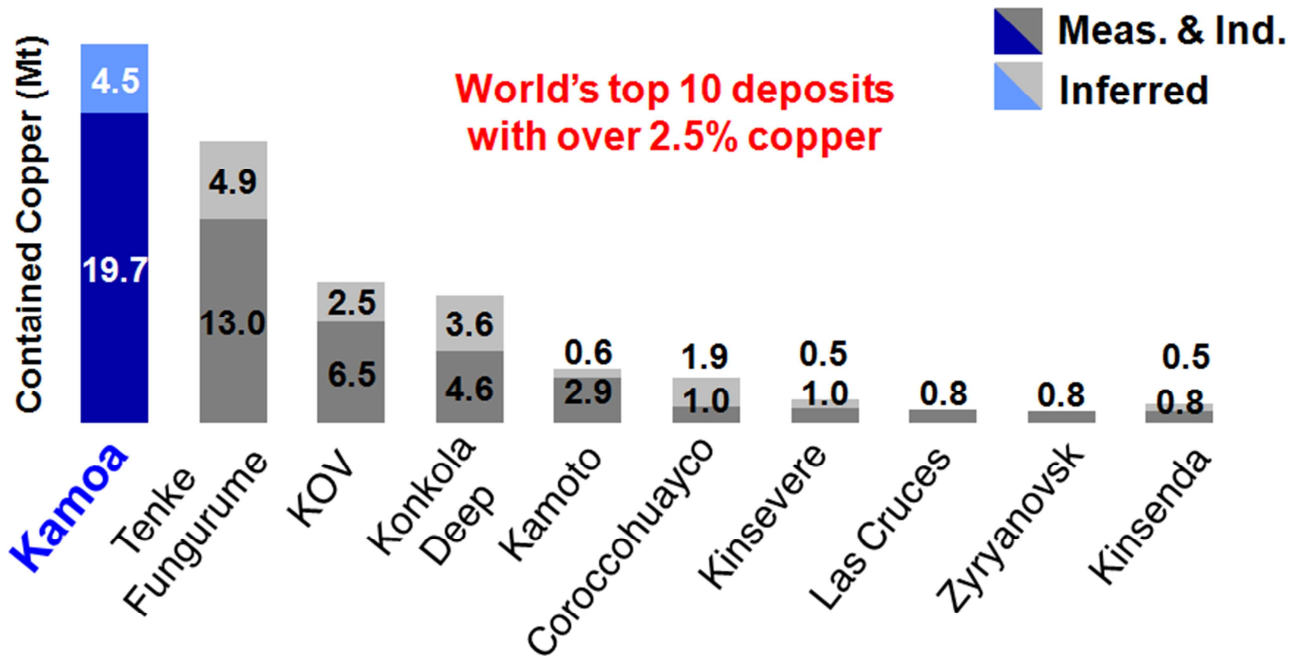

# Kamoa now ranks as Africa's largest high-grade copper discovery

	Copper Grade									
M. & I.	2.7%	2.6%	5.4%	4.4%	4.5%	3.2%	3.8%	5.5%	2.7%	5.1%
Inf.	2.0%	2.0%	3.6%	4.1%	5.0%	3.1%	3.6%	n/a	n/a	5.3%

Source: Brook Hunt – A Wood Mackenzie Company

Note: Measured & Indicated Mineral Resources, inclusive of Mineral Reserves, and Inferred Mineral Resources, for top ten global deposits with grades >2.5% Cu