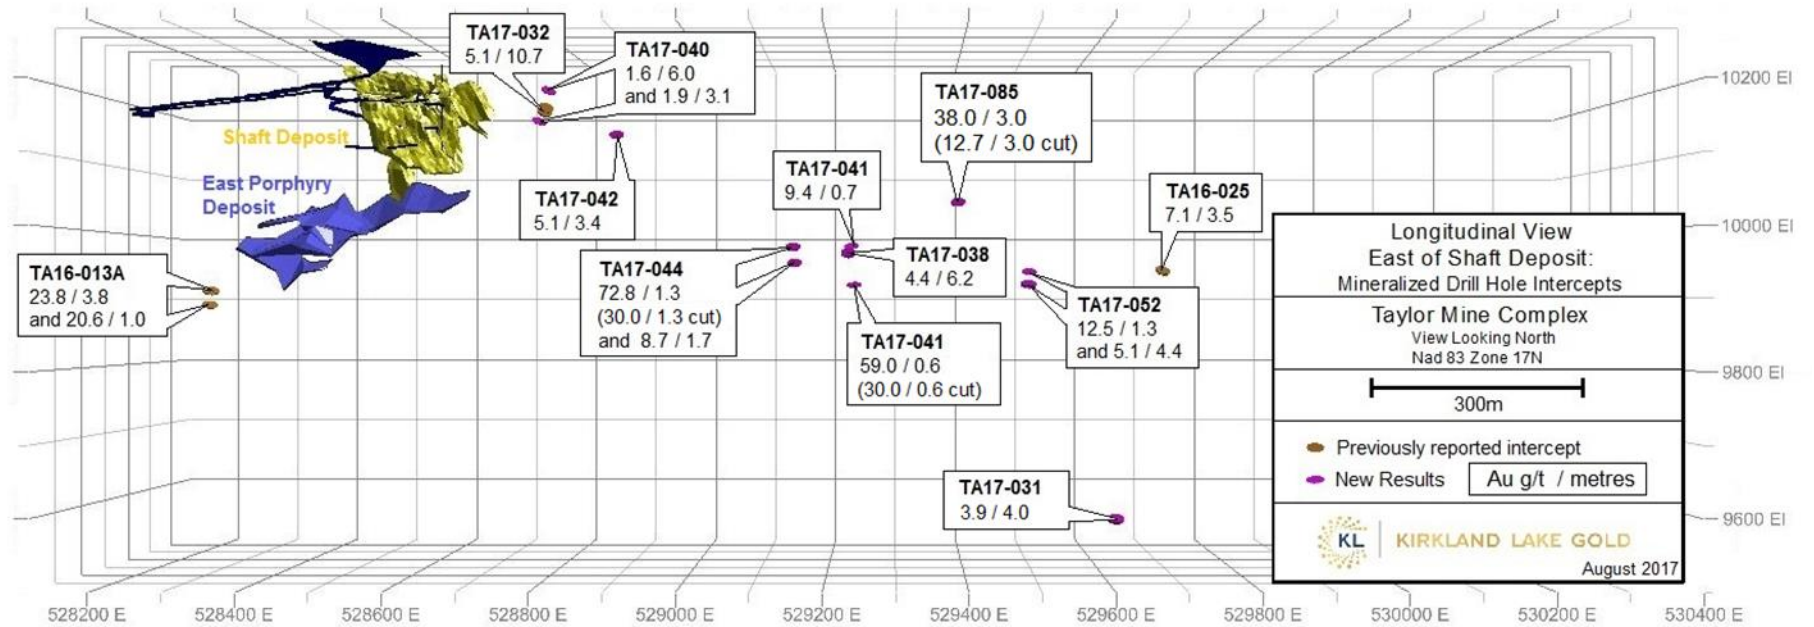

Figure 1: Taylor Surface Drill Plan View Showing Results East of Shaft Deposit

Figure 2: Taylor – Longitudinal View (Looking North) Showing Results East of Shaft Deposit

Figure 3: Taylor Longitudinal View Showing Underground Exploration Results East of West Porphyry Deposit