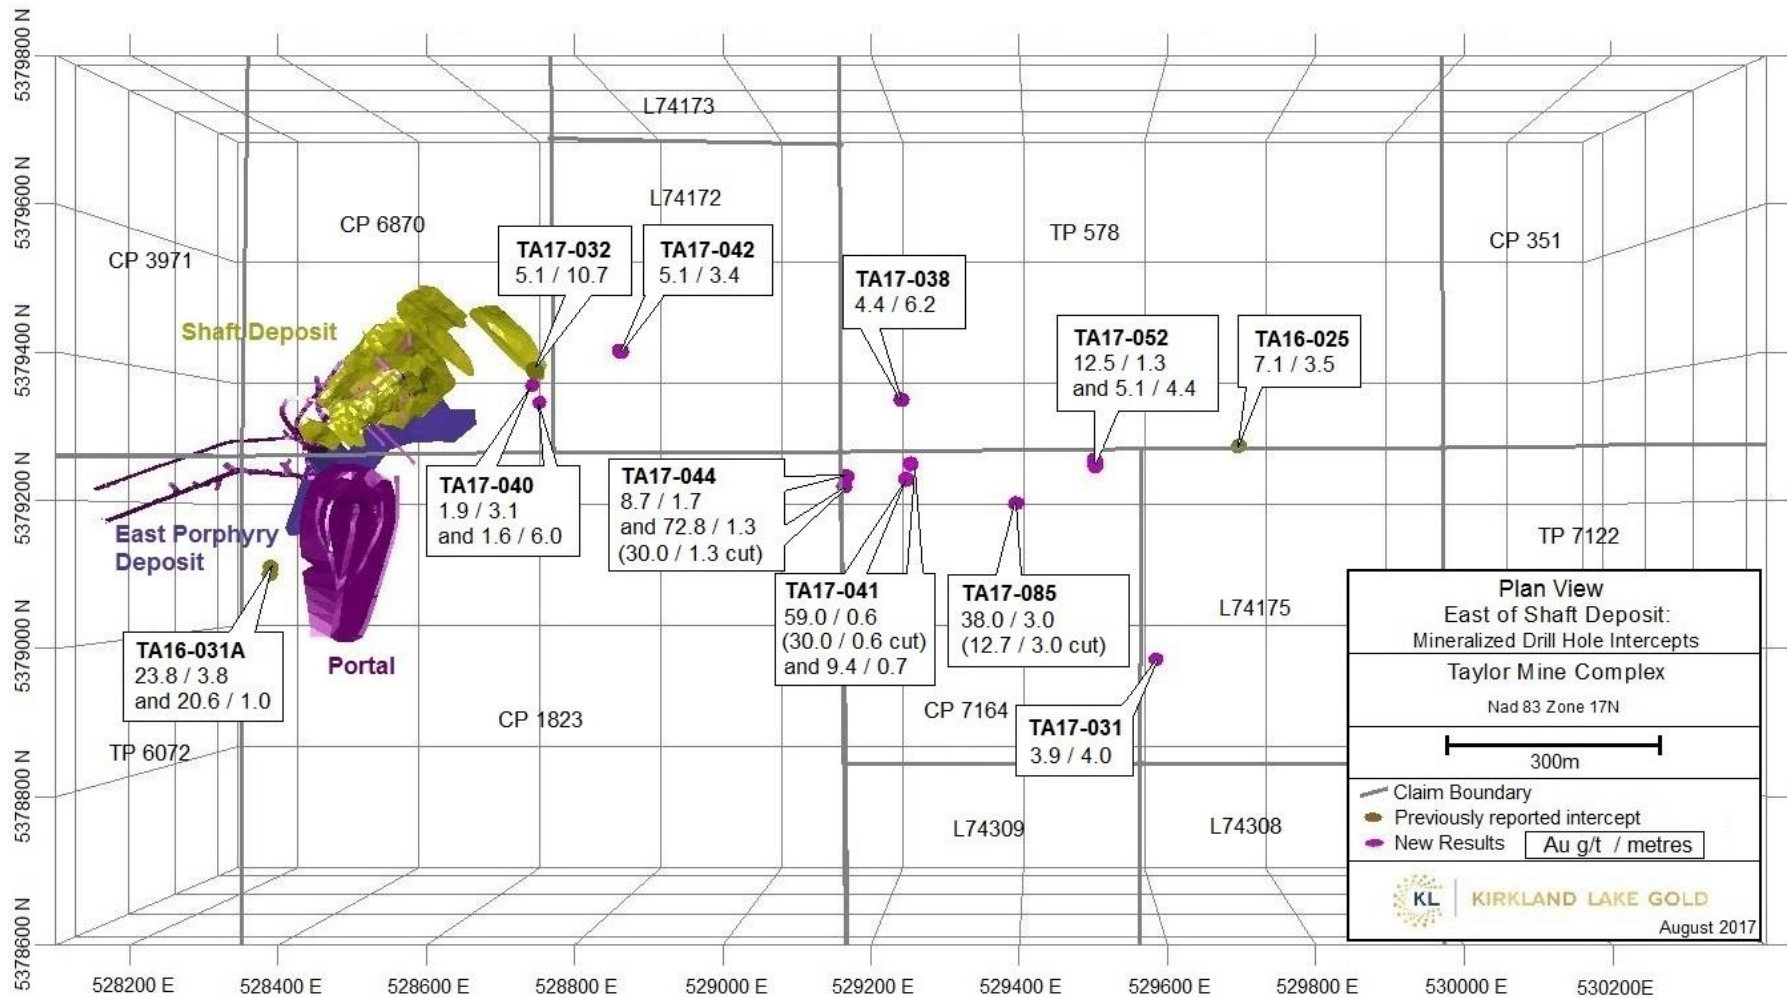

Figure 1: Taylor Surface Drill Plan View Showing Results East of Shaft Deposit

Figure 2: Taylor – Longitudinal View (Looking North) Showing Results East of Shaft Deposit

Figure 3: Taylor Longitudinal View Showing Underground Exploration Results East of West Porphyry Deposit