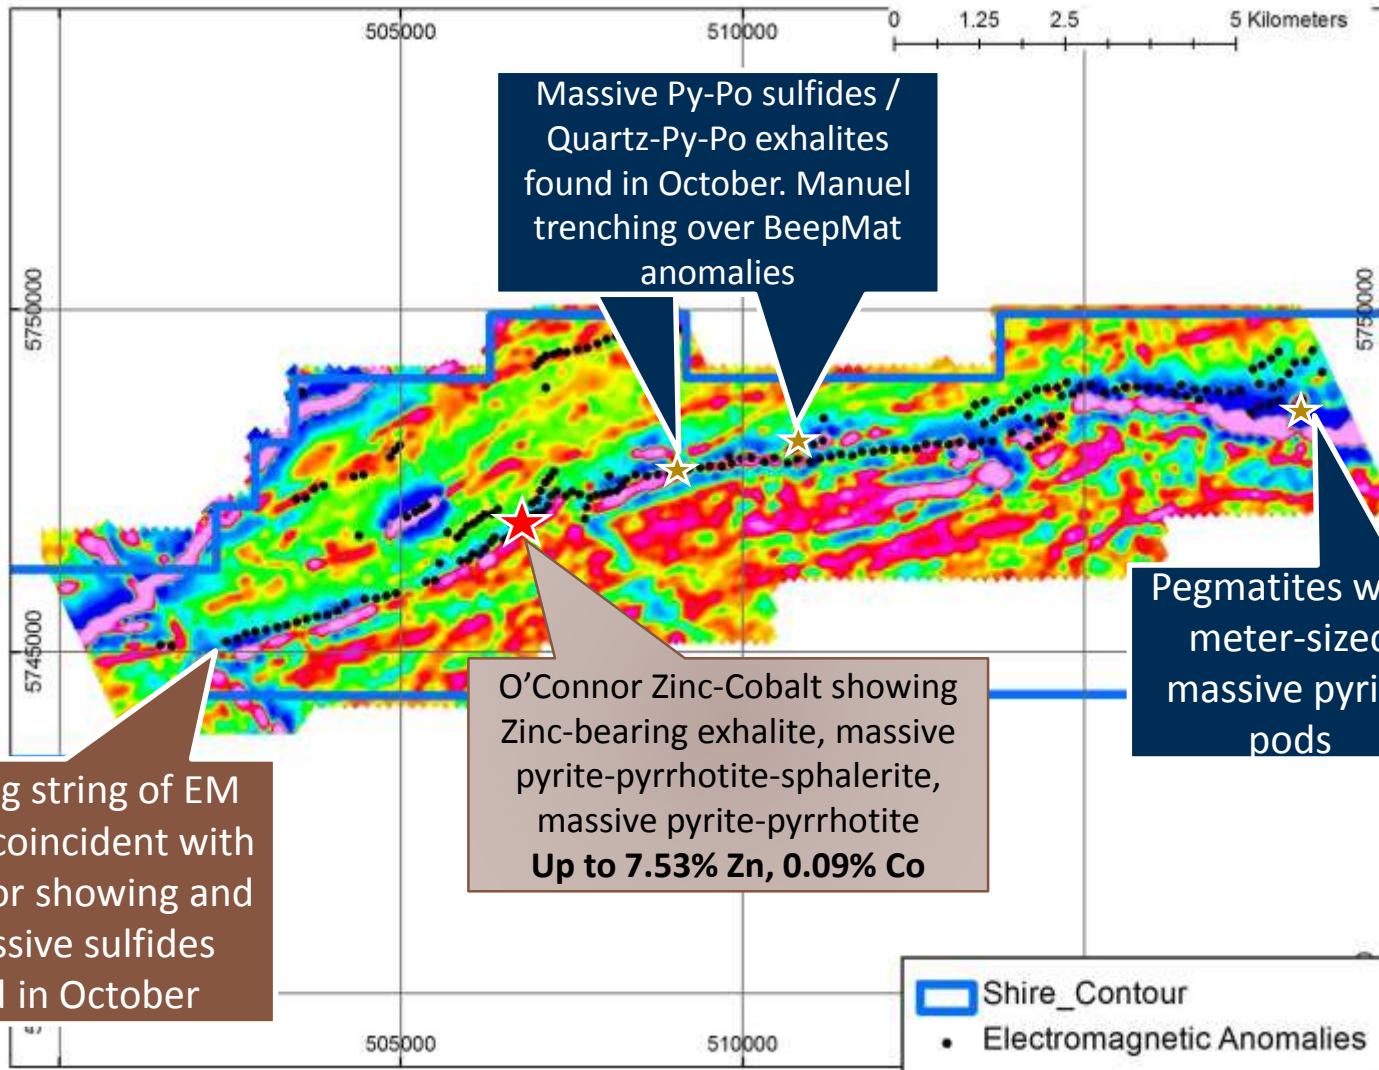

## James Bay Exploration Alliance

THE NEXT MAJOR DISCOVERER IN QUEBEC

# Shire: EM anomalies, Mag 1<sup>st</sup> DV, Massive sulfides