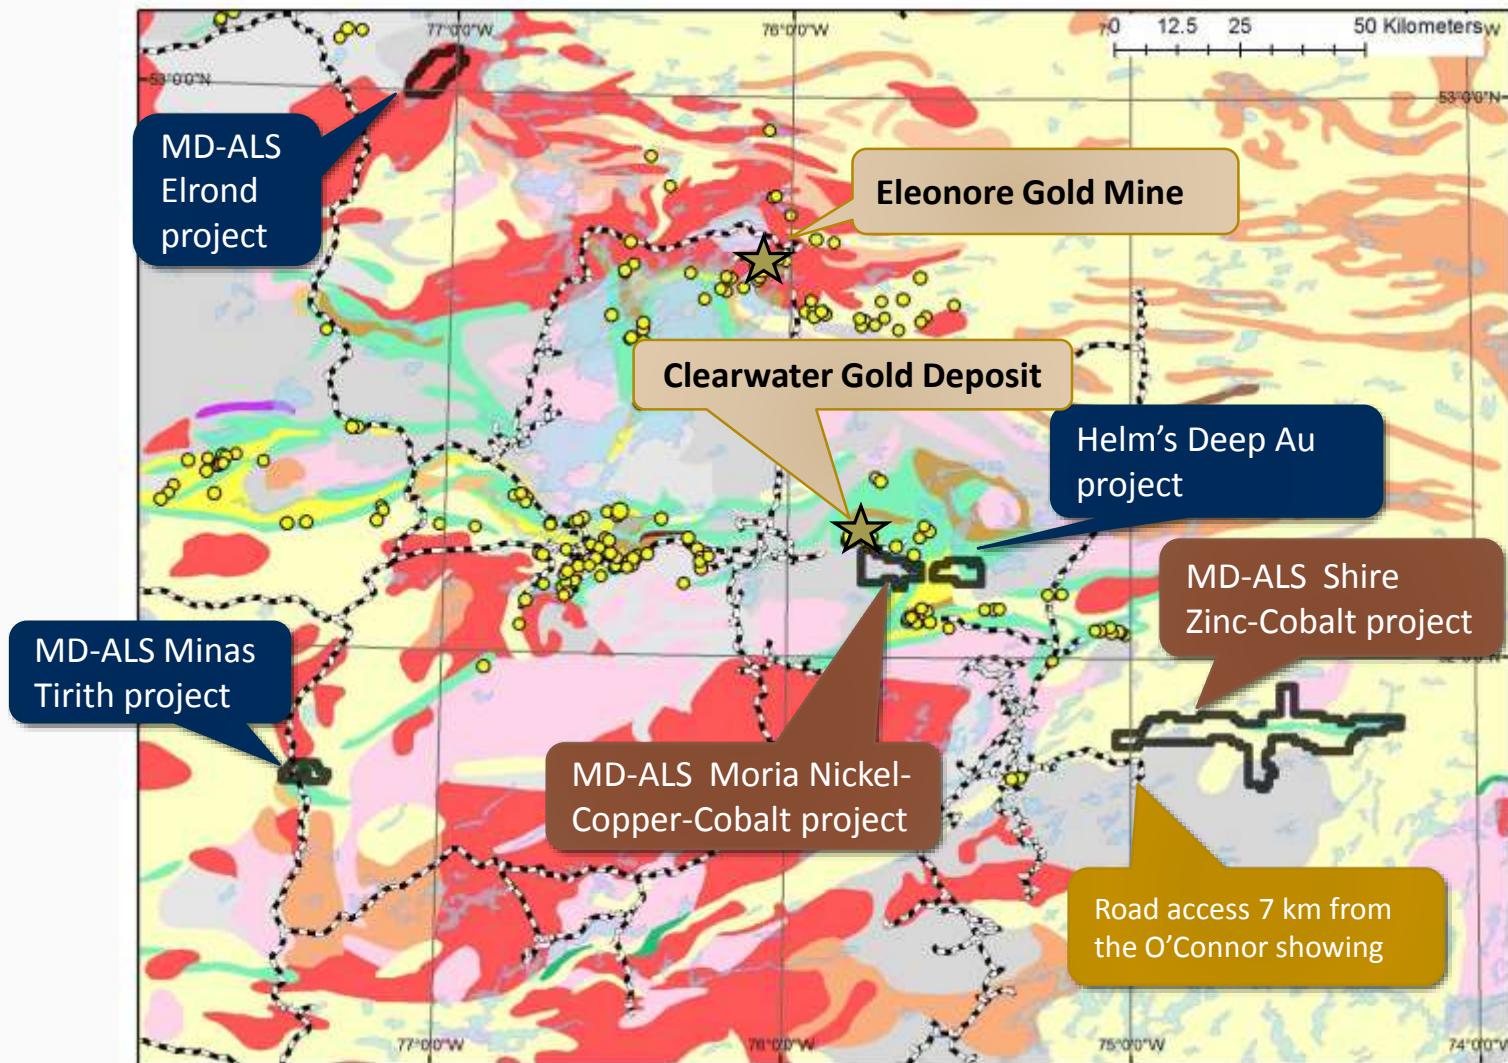

## James Bay Exploration Alliance

THE NEXT MAJOR DISCOVERER IN QUEBEC

# James Bay – Shire and Moria projects

# Shire: EM anomalies, Mag 1<sup>st</sup> DV, Massive sulfides

# Moria: EM Anomalies + Mag Total Field