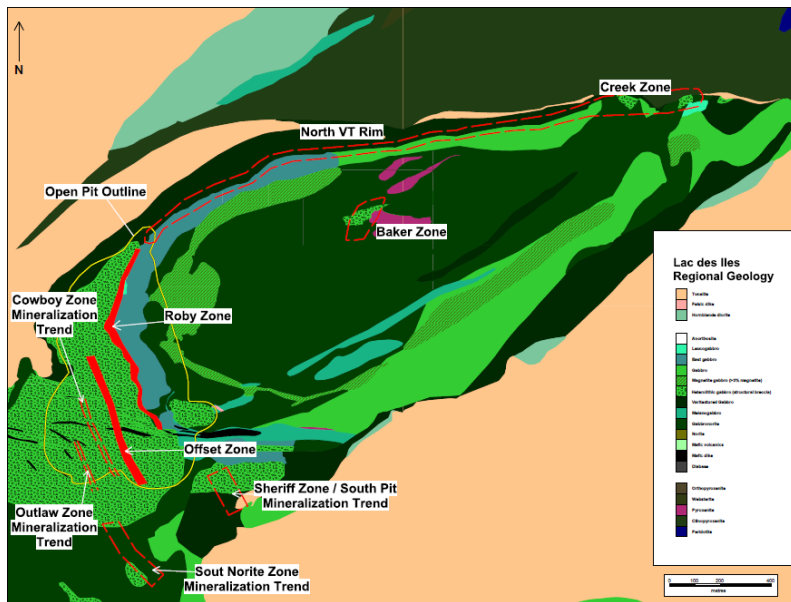

**APPENDIX:**

**Figure 1:** Exploration targets on the LDI property near the existing mine.

**Figure 2:** Location of NAP's Lac des Iles mine property and its Lac des Iles area greenfields PGE properties, Thunder Bay Mining District, northwestern Ontario. All of the greenfields properties are located within 30 kilometers of the LDI mill.