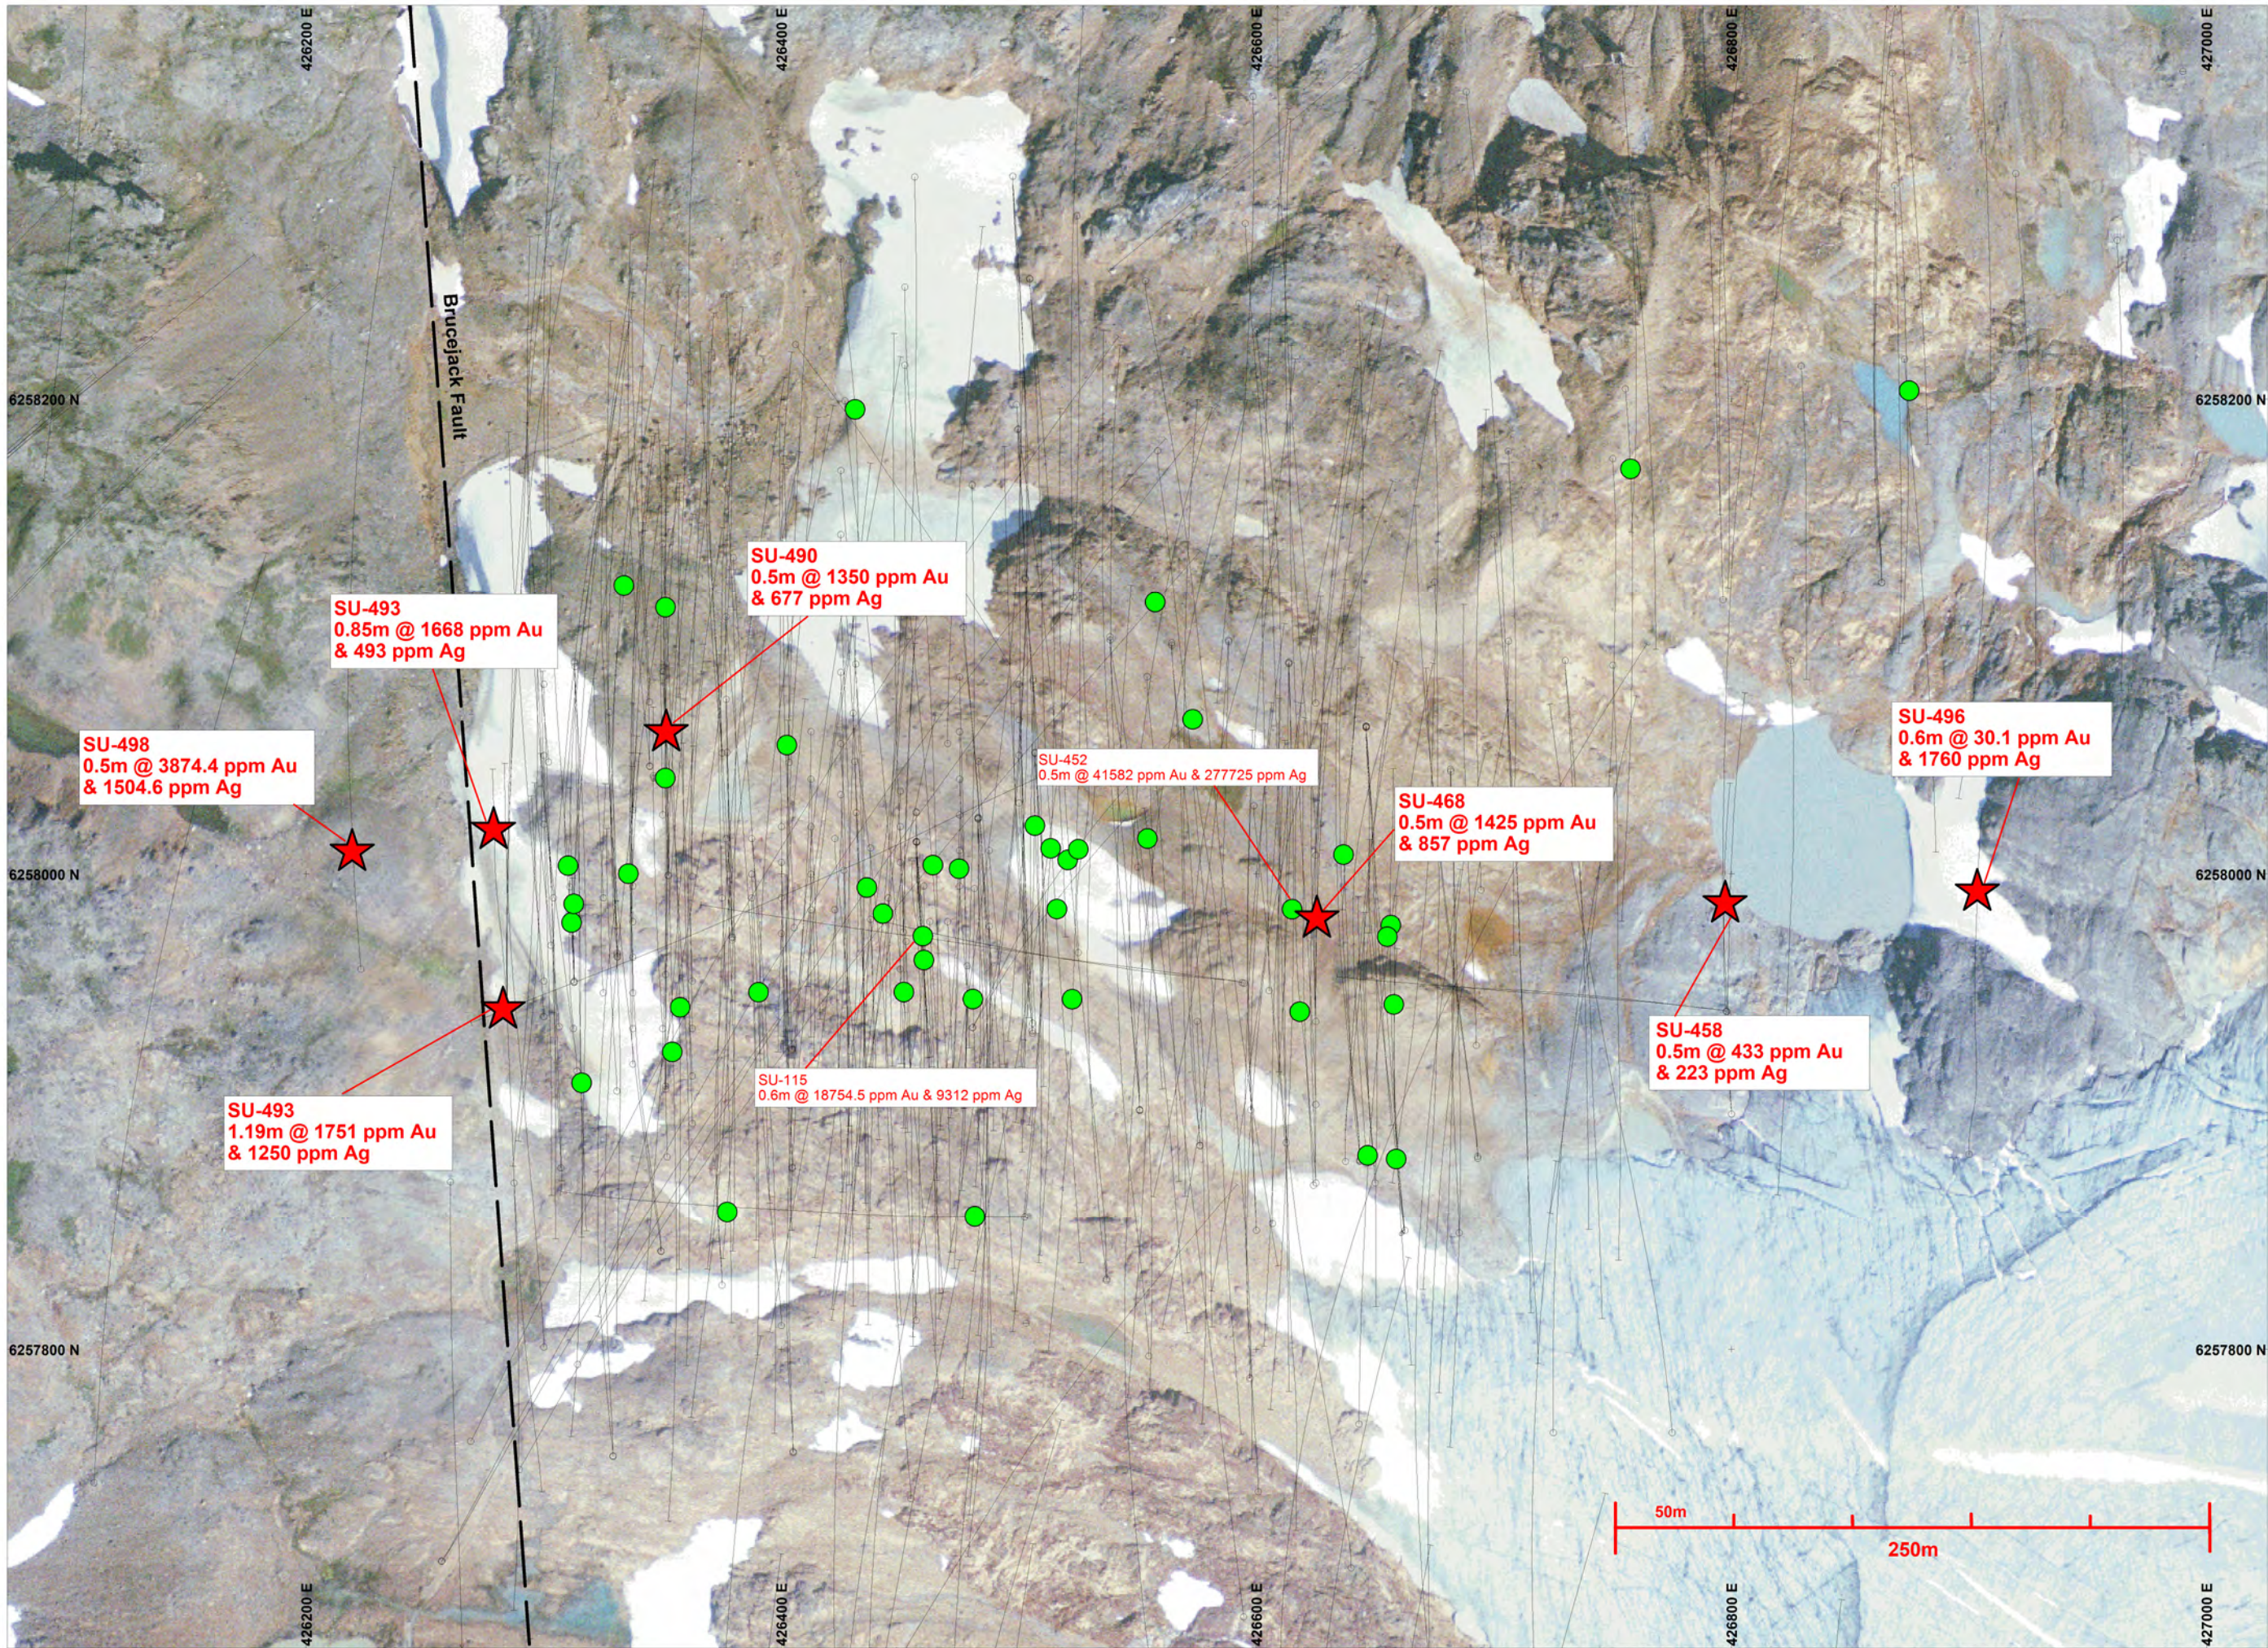

VOK Zone Plan Map Drill Hole Traces

- ★ Denotes select intervals
- Denotes previously reported intervals with grade > 1000 ppm Au