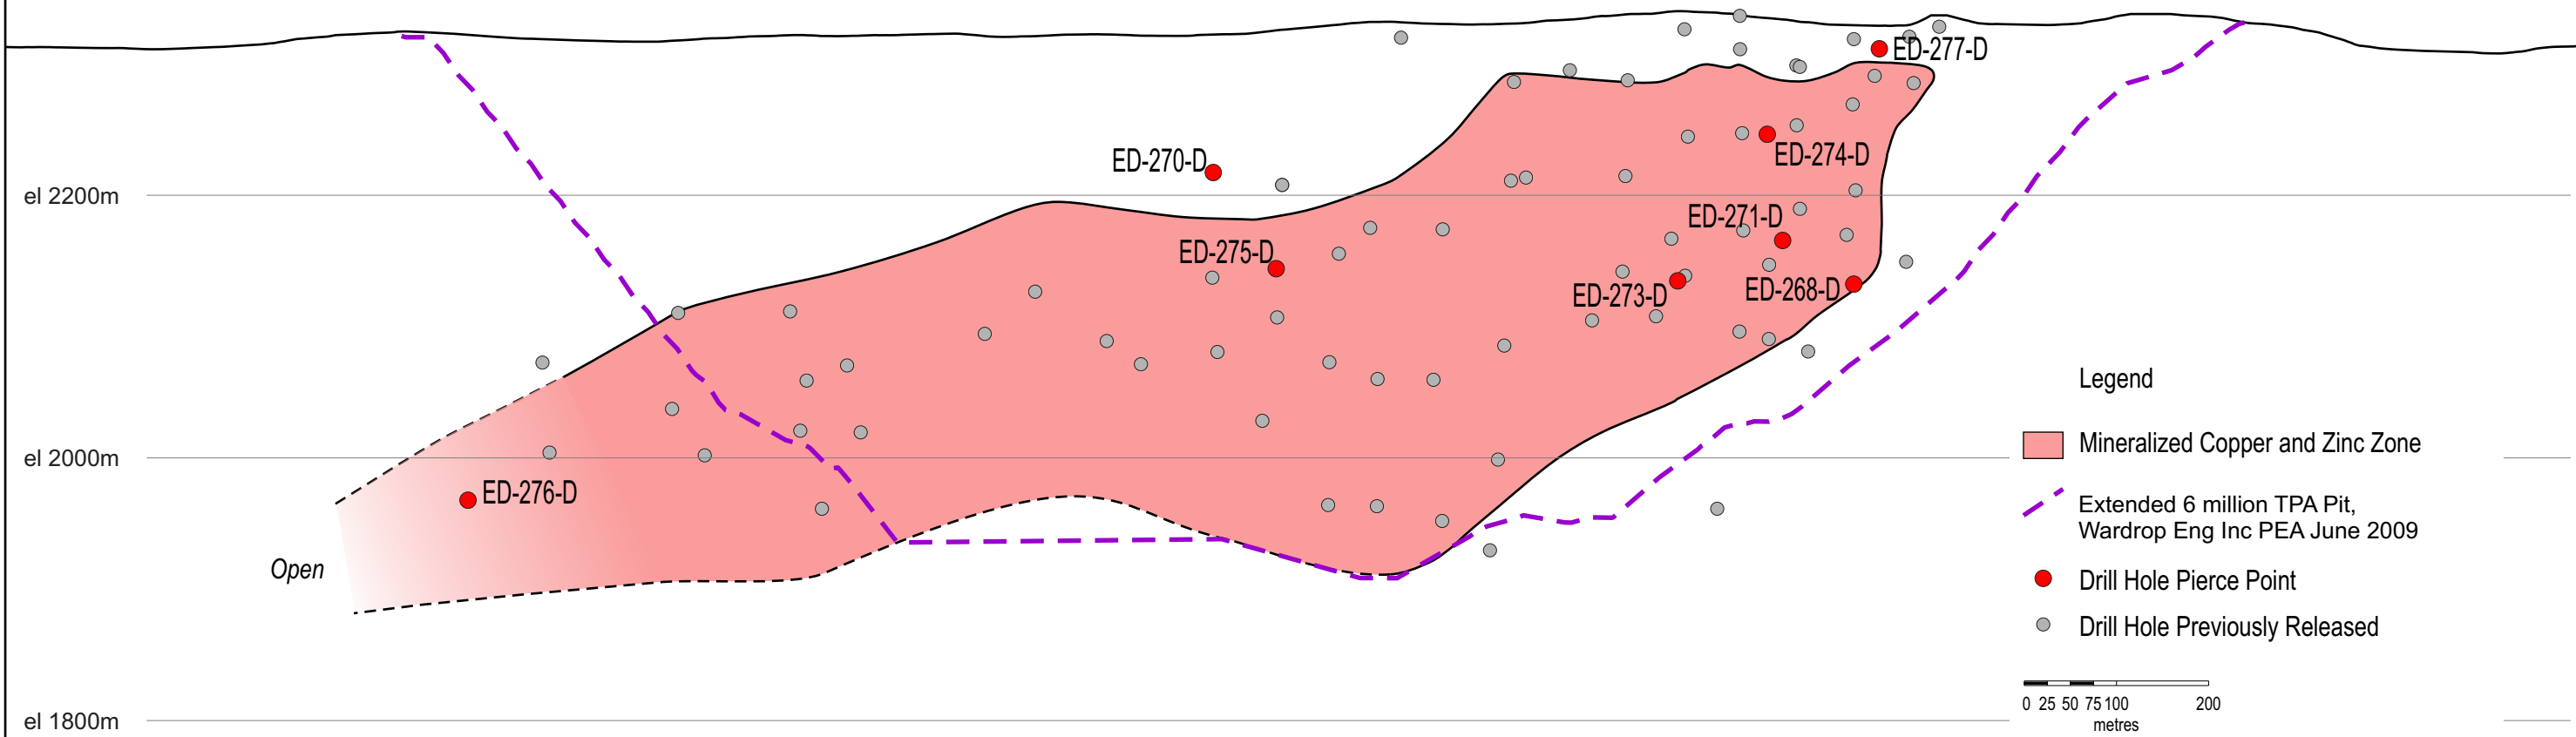

# Emba Derho Long Section Looking NE

### Legend

- Mineralized Copper and Zinc Zone
- Extended 6 million TPA Pit, Wardrop Eng Inc PEA June 2009
- Drill Hole Pierce Point
- Drill Hole Previously Released