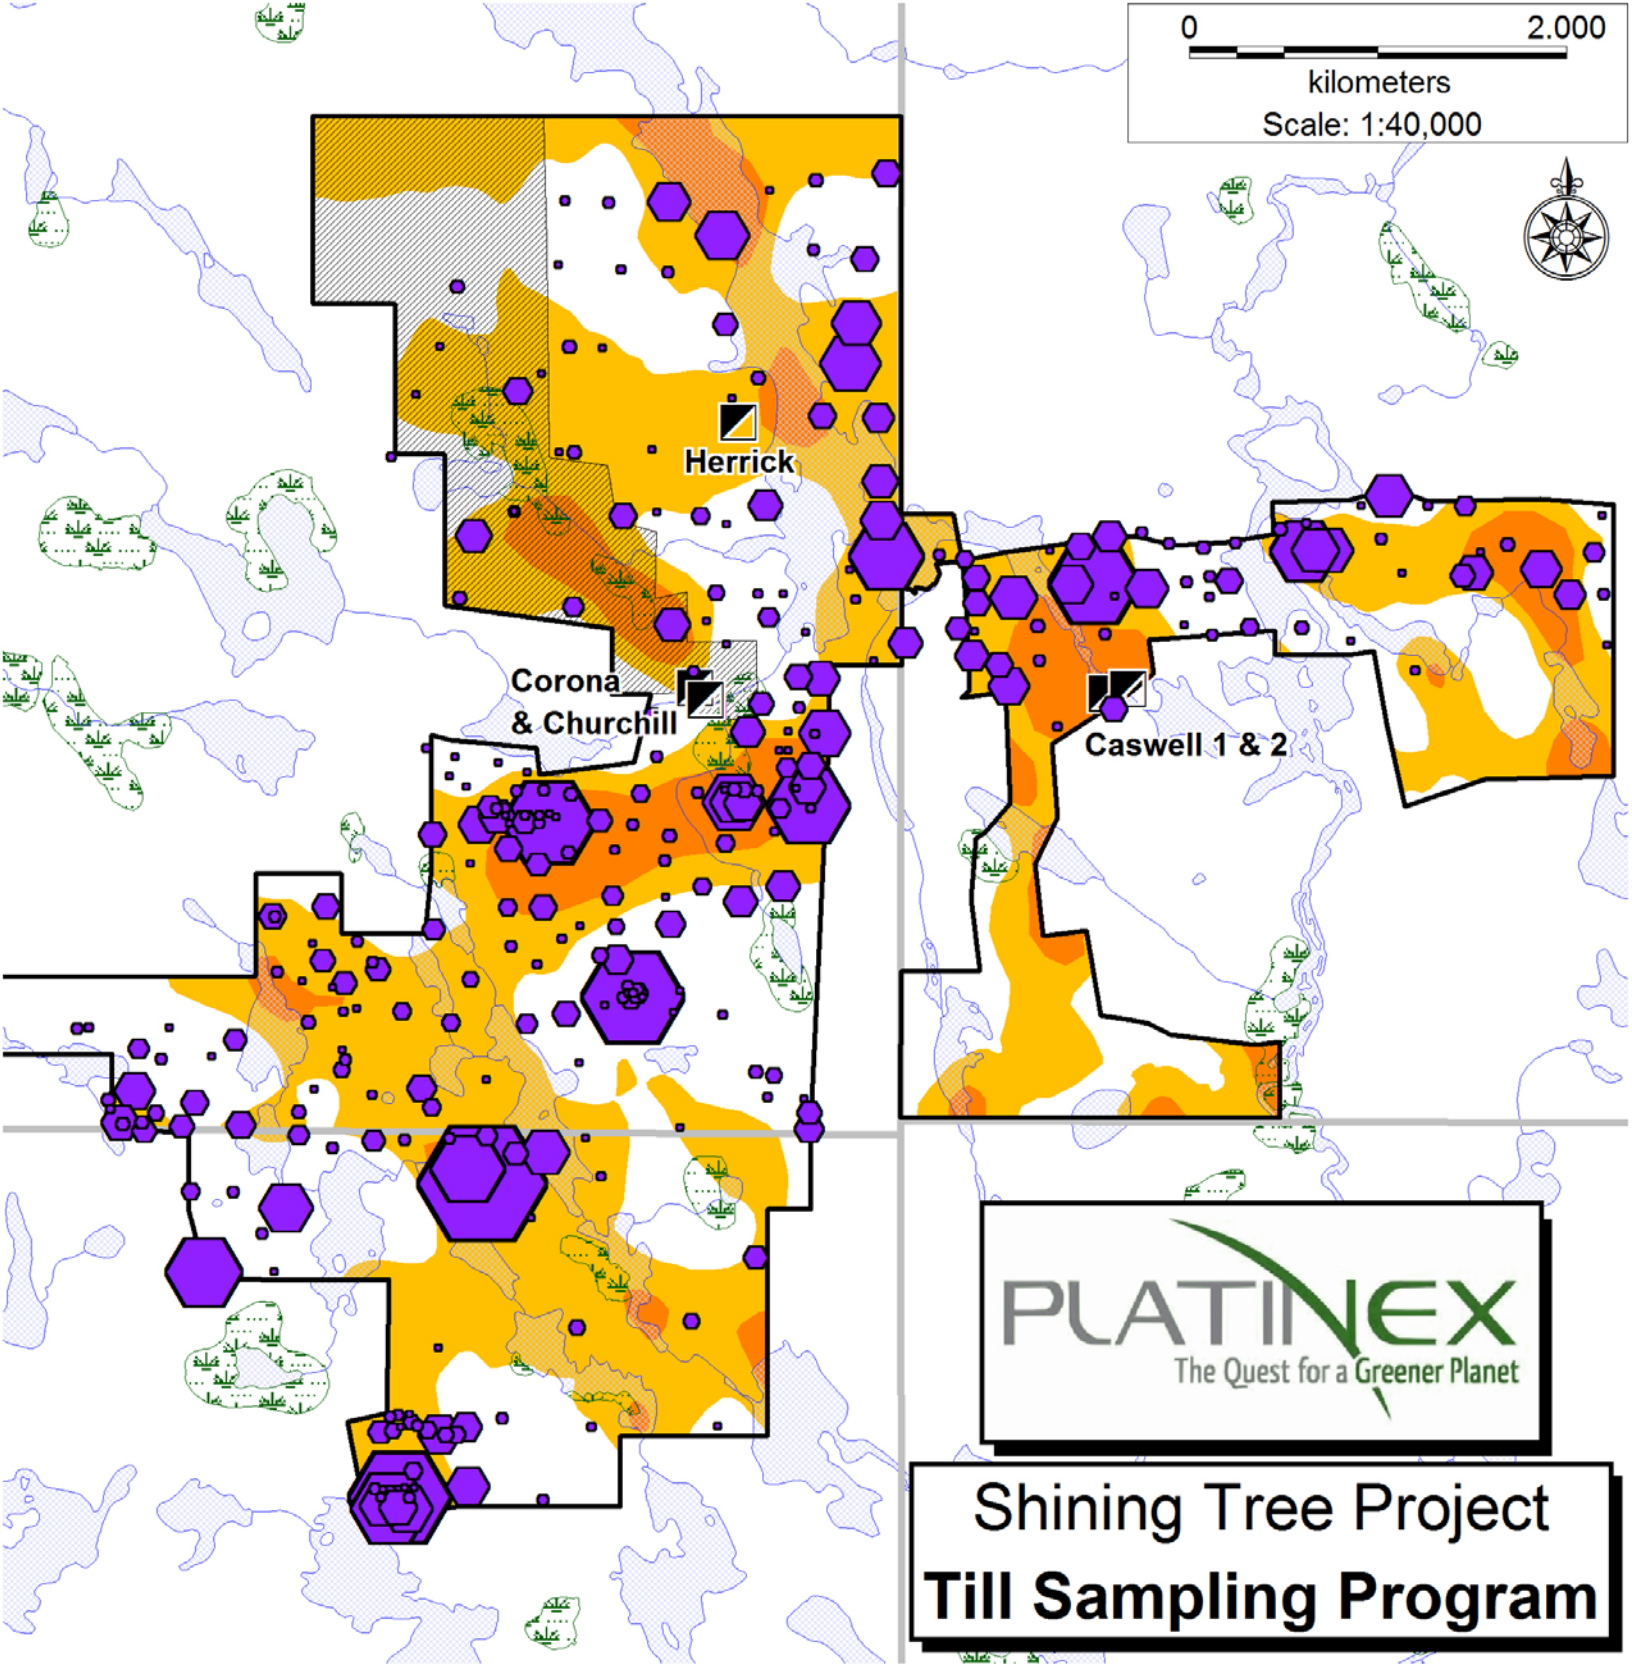

0 2.000

kilometers

Scale: 1:40,000

Shining Tree Project Till Sampling Program

November 21st 2011

Legend

- Platinex Property
- Gold Corona Joint Venture
- Township Boundaries
- XDS Ortho Anomalies
- Historical Gold Mines
- Lakes/Rivers
- Marsh

Gold Grains In Glacial Till

- 100 Gold Grains
- 50 Gold Grains
- 10 Gold Grains