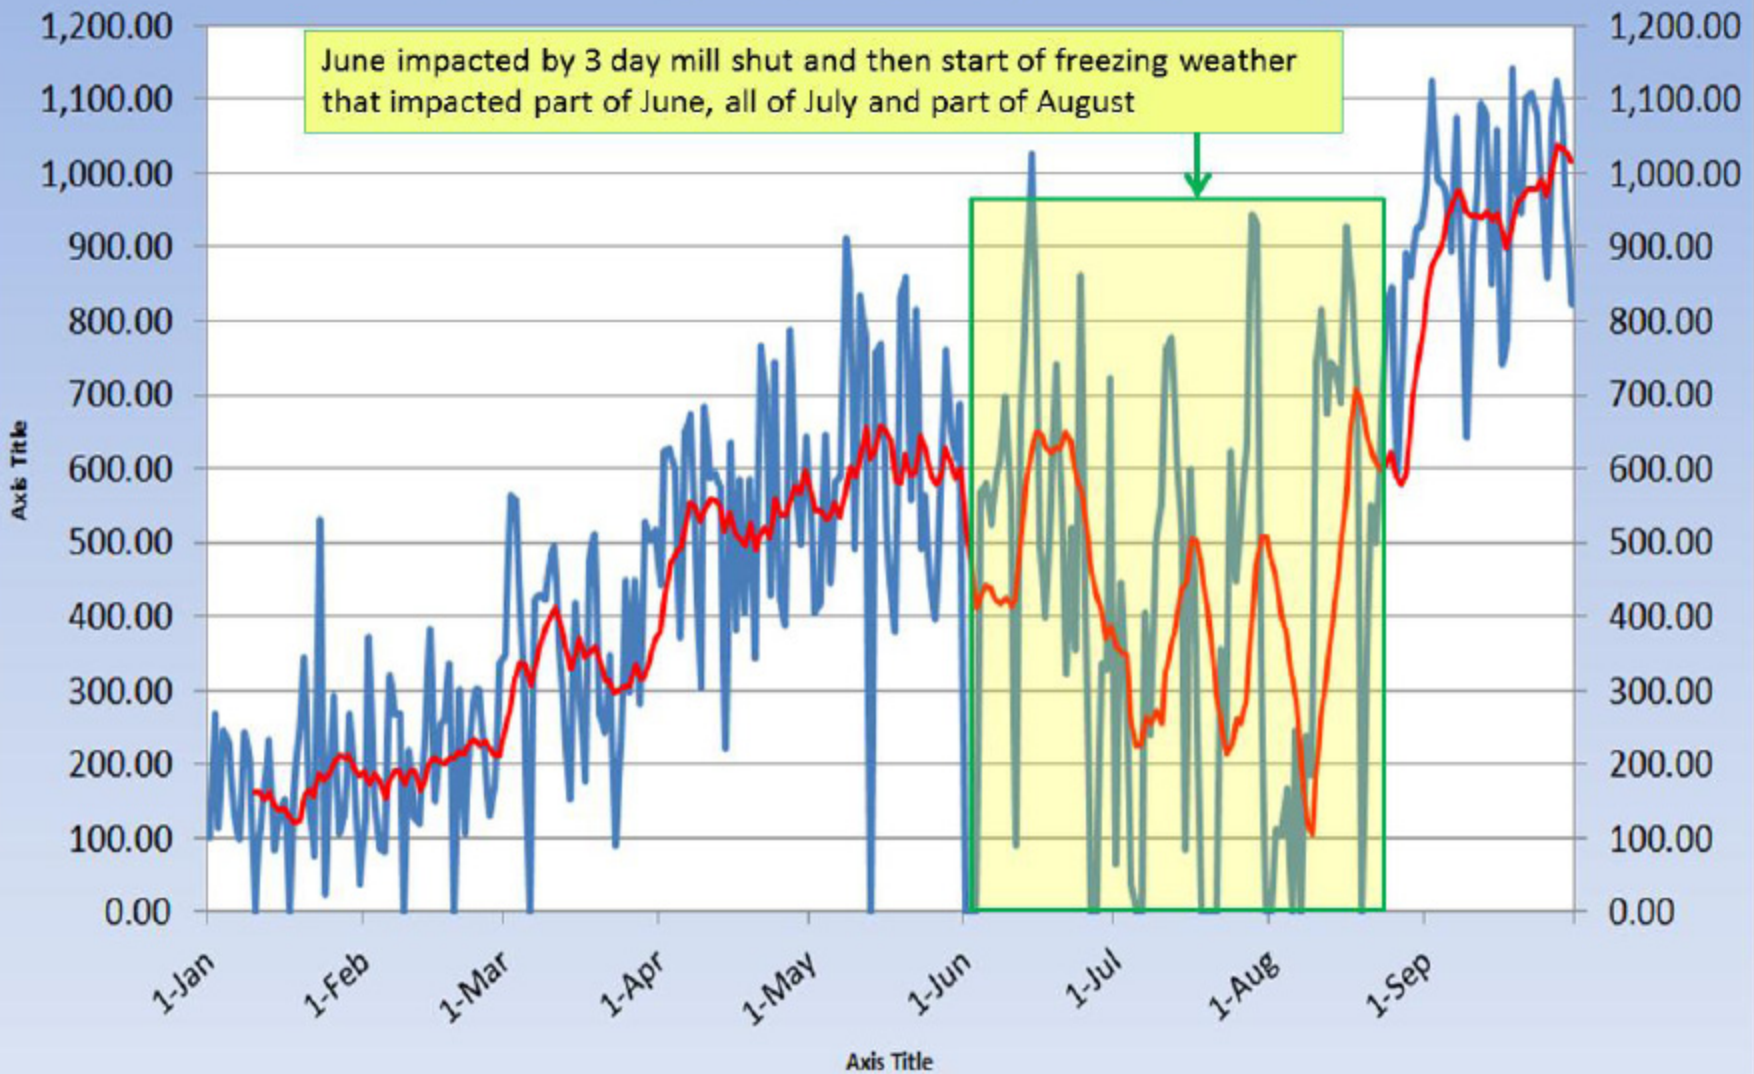

Tonnes Per Day (TPD) and 10-Day Moving Average

— Series1 — 10 per. Mov. Avg. (Series1)